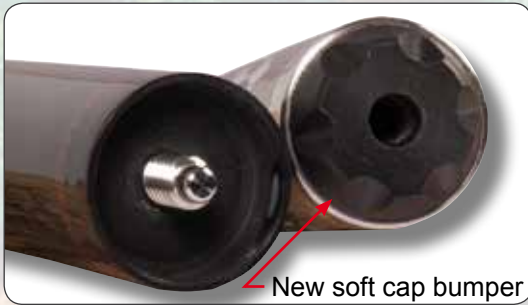

Retail price
11190,-
p. pce

27cm

5601.723 Adam Super Professional Grand Prestige carom cue no.3

Retail price
11190,-
p. pce

Adam "Supremacy" carom cues

Adam "Supremacy" carom cues

Models:	5604.521 5604.522 5604.523
Tips:	Kamui Black S
Ferrule:	Cerocite
Shafts:	2x Double Jointed maple
Taper:	"European" conical
For cadre / libre:	<490 gram 2x 11mm tips
For 3-cushion:	>500 gram 2x 12mm tips
Joint:	Adam patented X2 Double Jointed System
Inlaid:	Yes
Decal:	Yes
Extension System:	Yes
Extension included:	Yes
New Weight Bolt System:	Yes
Old Weight System:	No
Velvet bag:	Yes, black
Joint protector:	Yes
Cue tip sealers:	Yes
Length of shaft:	68cm
Length of butt:	72cm
Total length:	140cm