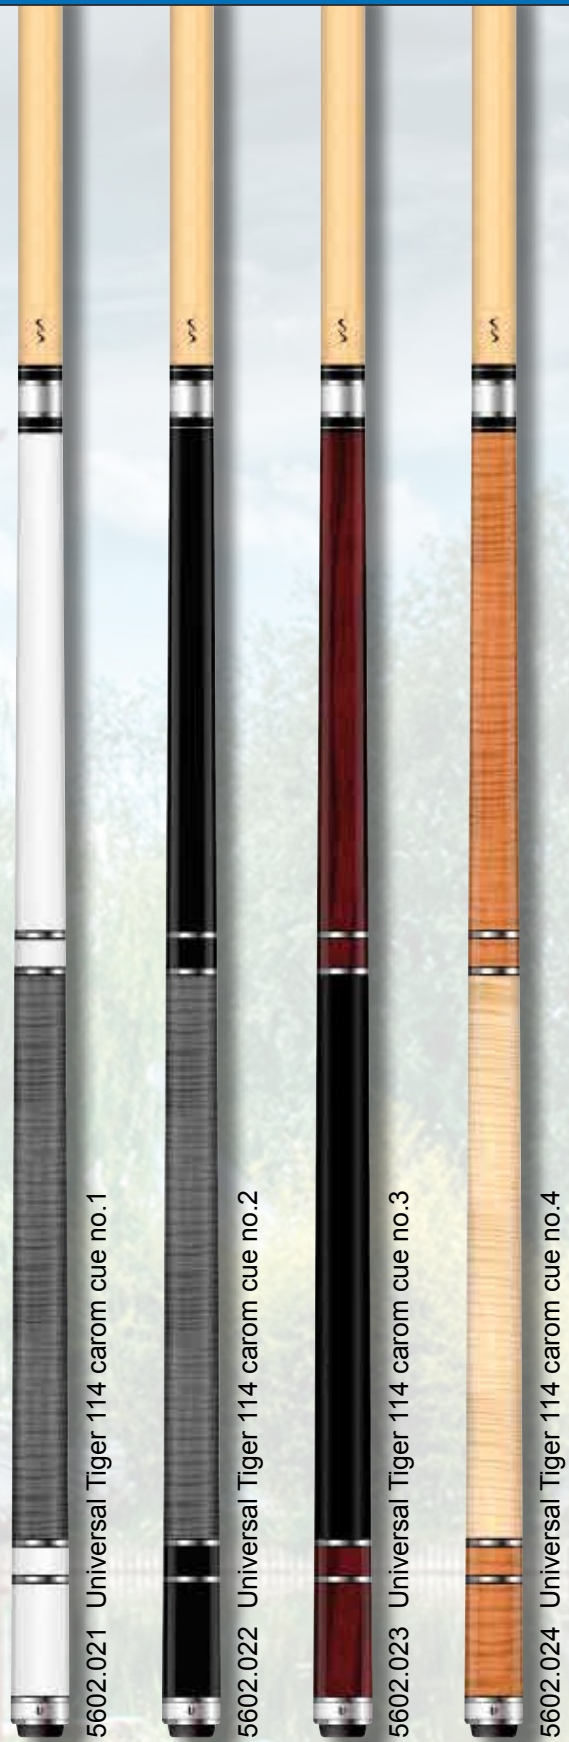

5602.021 Universal Tiger 114 carom cue no.1

5602.022 Universal Tiger 114 carom cue no.2

5602.023 Universal Tiger 114 carom cue no.3

5602.024 Universal Tiger 114 carom cue no.4

Retail price
6690,-
p. pce

Retail price
6690,-
p. pce

Retail price
6690,-
p. pce

Retail price
6690,-
p. pce